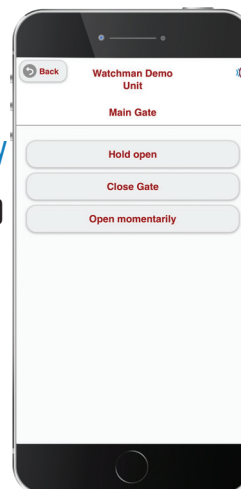

Resident Functionality

- Momentary Open Only

Apps Available at
App Store and Google Play